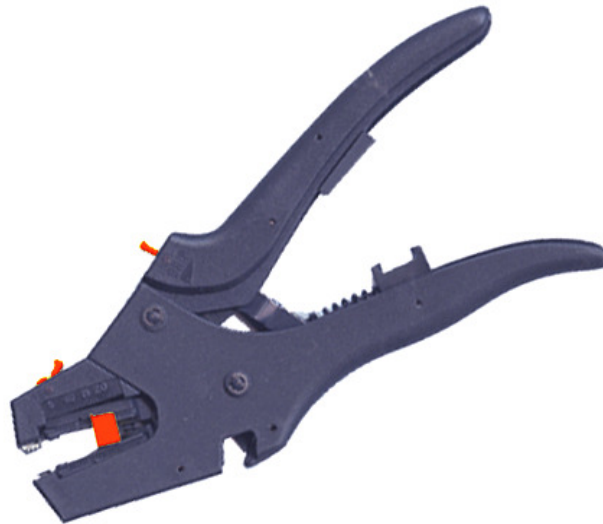

Cat. No. 049M**COMBI STRIP**

Self-adjusting throughout its capacity range. Steel liners reinforced construction with crimping facility for scotch-lock connectors. Wider blades for stripping of flat data com cables. Equipped with built-in cutter, variable gripping power, adjustable length stop and replaceable gripping pads.

- **Crimping Facility**
- **Replaceable Gripping Pads**
- **Variable Gripping Power**

Technical Specifications

Capacity:	
Stripping:	0.08 to 10.0mm ² Up to 8 Way Data
Com	Flat Cable
Cutting:	up to 6.0mm ² Stranded Copper
Crimping:	0.4 to 1.3mm
Dimensions:	180 x 70 x 18mm
Weight:	180gms