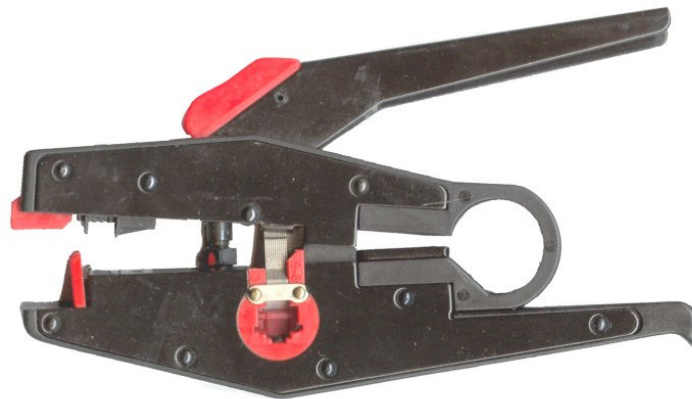

Cat. No. 05903

COMBI-TEL

Combi-Tel is the ultimate dedicated modular telephone plug termination pliers that gives you everything you need to make the perfect connection. This simple lever action hand tool has been developed not only to crimp both line and handset plugs and sockets, but also to prepare the cordage prior to insertion into connector. The tool is supplied pre-set for a particular plug and cable.

- **Precise Strip & Cut to Length**
- **Strain Relief Crimping**
- **Packed in a Smart Plastic Case**

Technical Specifications

Crimping Capacity:

CT1 #05903	BT 4 way - 430A & 431A
CT2 #05904	BT 4 way - 630A & 631A
CT3 #05905	Molex 4 way -FCC-68-4/4
CT4 #05906	Molex 4 way -FCC-68-6/4
CT5 #05907	Molex 6 way -FCC-68-6/6
CT6 #05908	WE 2/4/6 way - RJ11 6/2, 6/4 & 6/6
CT7 #05909	WE 4 way - 4/4
CT8 #059010	8 Way modular plug connector

Stripping & Cutting: All Flat Data Com Cables

Dimensions: 170 x 80 x 16mm

Weight: 300gms.