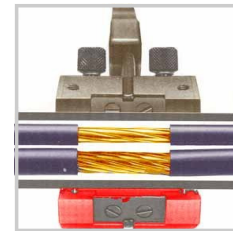

ZB TOOLS

CABLE PREPARATION TOOL

Cat. No. 06810

Alu Strip

Purposely designed for stripping a 42mm wide window safely and accurately along power lines for the fitting of standard cable clamps:

- **Pre – Set for Two cable Sizes**
- **Instant Cable Size Changeover**
- **Mid – Span & End Stripping**
- **Effortless – Safe – Accurate**

MADE IN EU

Alu - 1

The Alu Strip comprises two pair of semi-circular die blades mounted on either side of the stripping head.

The tool is pre-set for two cable sizes and the changeover between one size to another is instantly effected by a simple push-and-twist action of the knurled selector buttons.

The Alu Strip is simple to use, accurate and fast and is ideal for use in confined spaces with limited access and may be used for cable ends as well as mid-span stripping.

All stripping blades are readily accessible for quick and easy replacement or renewal.

Simply clasp the cable between jaws and slightly rock the tool to effect a double circumferential incision.

Butt the cable against the wire stops and cut between incisions with the pair of nibbler blades mounted in the front of the tool.