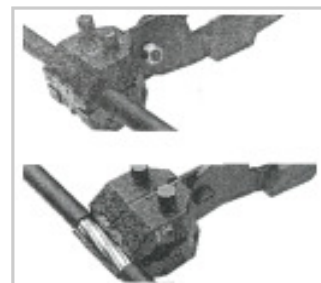

MADE IN EU

Alu - 1

The Alu Strip comprises two pair of semi-circular die blades mounted on either side of the stripping head.

The tool is pre-set for two cable sizes and the changeover between one size to another is instantly effected by a simple push-and-twist action of the knurled selector buttons.

The Alu Strip is simple to use, accurate and fast and is ideal for use in confined spaces with limited access and may be used for cable ends as well as mid-span stripping.

All stripping blades are readily accessible for quick and easy replacement or renewal.

Simply clasp the cable between jaws and slightly rock the tool to effect a double circumferential incision.

Butt the cable against the wire stops and cut between incisions with the pair of nibbler blades mounted in the front of the tool.