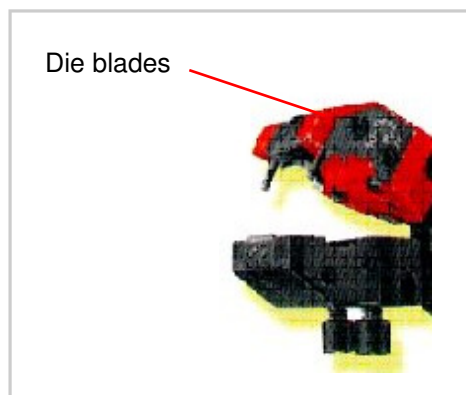

ZB TOOLS

CABLE PREPARATION TOOL

Cat. No. 06810

Alu Strip

Purposely designed for stripping a 42mm wide window safely and accurately along power lines for the fitting of standard cable clamps:

- **Pre – Set for Two cable Sizes**
- **Instant Cable Size Changeover**
- **Mid – Span & End Stripping**
- **Effortless – Safe – Accurate**

Weight: 380gms

KW16, Kordin Industrial Estate Paola PLA 08, Malta
Tel: (+356) 2166 5847 - (+356) 2180 0040
Fax: (+356) 2166 2827
Email: info@zbtools.co.uk - sales@abeco.com
Website: www.zbtools.co.uk - www.abeco.com

MADE IN EU

Alu - 1

The Alu Strip comprises two pair of semi-circular die blades mounted on either side of the stripping head.

The tool is pre-set for two cable sizes and the changeover between one size to another is instantly effected by a simple push-and-twist action of the knurled selector buttons.

The Alu Strip is simple to use, accurate and fast and is ideal for use in confined spaces with limited access and may be used for cable ends as well as mid-span stripping.

All stripping blades are readily accessible for quick and easy replacement or renewal.