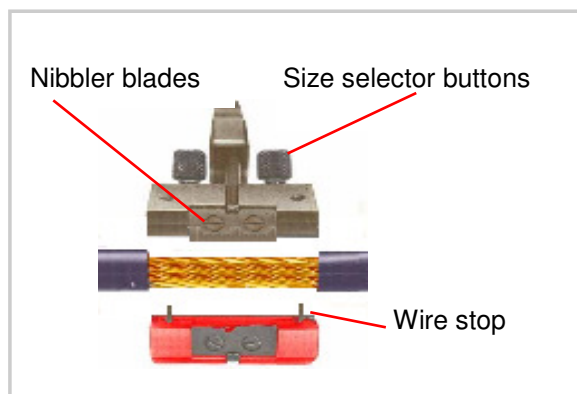

ZB TOOLS

CABLE PREPARATION TOOL

Cat. No. 06810

Alu Strip

Purposely designed for stripping a 42mm wide window safely and accurately along power lines for the fitting of standard cable clamps:

- **Pre – Set for Two cable Sizes**
- **Instant Cable Size Changeover**
- **Mid – Span & End Stripping**
- **Effortless – Safe – Accurate**

MADE IN EU

Alu - 1

The Alu Strip comprises two pair of semi-circular die blades mounted on either side of the stripping head.

The tool is pre-set for two cable sizes and the changeover between one size to another is instantly effected by a simple push-and-twist action of the knurled selector buttons.

The Alu Strip is simple to use, accurate and fast and is ideal for use in confined spaces with limited access and may be used for cable ends as well as mid-span stripping.

All stripping blades are readily accessible for quick and easy replacement or renewal.

Simply clasp the cable between jaws and slightly rock the tool to effect a double circumferential incision.

Butt the cable against the wire stops and cut between incisions with the pair of nibbler blades mounted in the front of the tool.