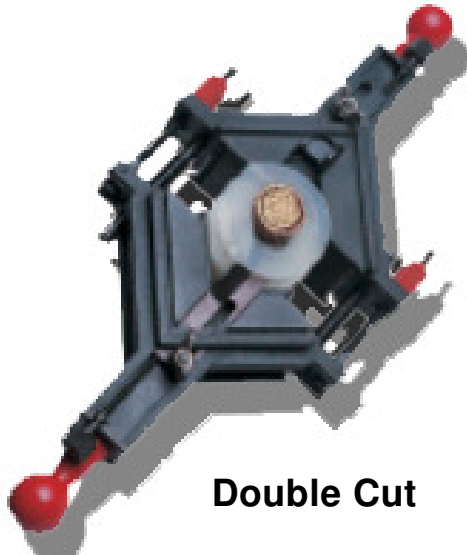

Cat. No. 083

Double Cut

Cat. No. 082M

Uni – Cut

**Double Cut & Uni – Cut**

Heavy duty cable preparation tools for the removal of XLPE insulation and bonded or peel-able semi-conductive screens.

Both tools are:

- **Self Feeding**
- **Cutting – Shaving – Scoring**
- **Heavy Duty Construction**
- **Lightweight & Compact**

**Technical Specifications:**

	<u>Uni-Cut</u>	<u>Double Cut</u>
Cable Dia:	8 to 40mm	25 to 100mm
Depth of Cut:	12mm Max.	18mm Max.
Dimensions:	240x50x85mm	360x60x160mm
Weight:	550 gms.	1.350 Kgs.

## Double Cut & Uni - Cut

These multi-purpose stripping tools remove XLPE (or similar insulation) and semi-conductive screens, (bonded or thermally shrunk) from power cables. The tools, are clamped over the cable, are self feeding and can be effortlessly operated with precise results. It's compact, yet heavy duty construction is highly suitable for work in confined areas. No special skill is required for setting these tools and changing from one operation to another. Each tool comes packed in a smart carry case with complete operating instructions.

Cutting blade for the removal of XLPE insulation.

Shaving blade for the removal of bonded semi-conductive screens. Two blades are mounted opposite each other to obtain maximum marks free shave.

Scoring cartridge with controlled depth of cut rotary blade, for the removal of peelable semi-conductive screens (optional).